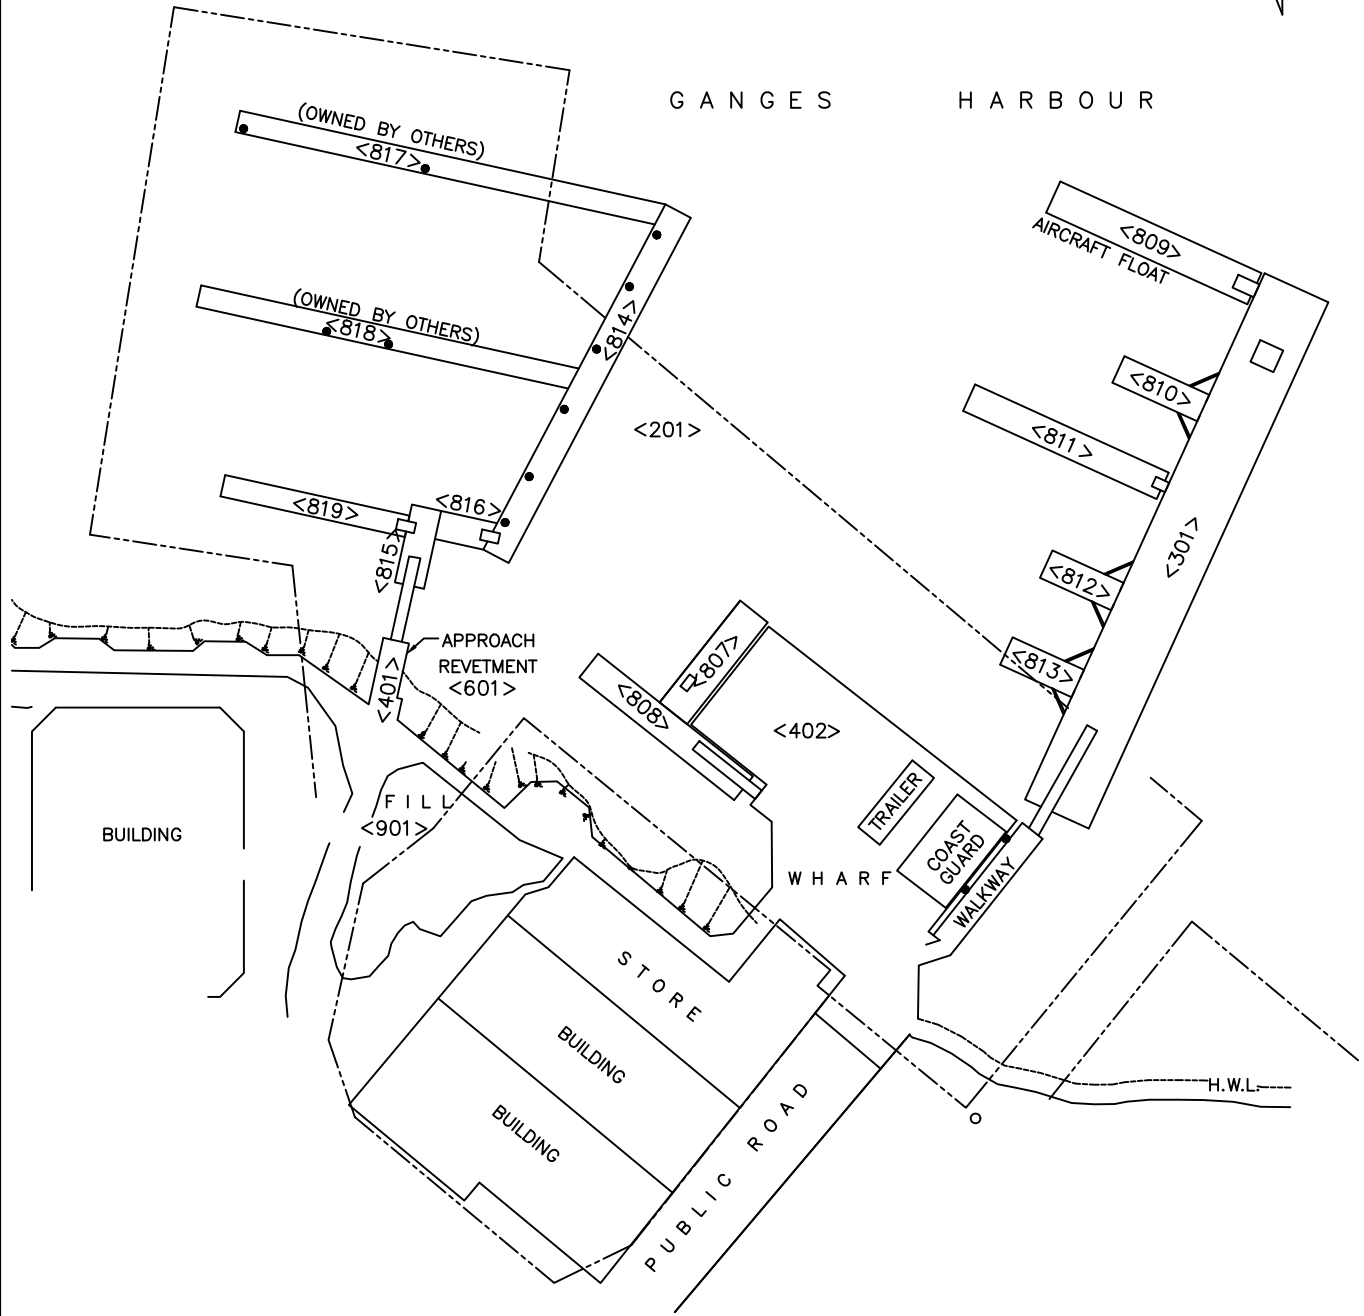

GANGES HARBOUR

LEGEND

<XXX> INVENTORY NUMBER

Fisheries and Oceans / Pêches et Océans

Small Craft Harbours Branch

GANGES OUTER HARBOUR INVENTORY

drawn by: WSL OCT '97 date

revised: N JULY '18 date

drawing no.

GD-8